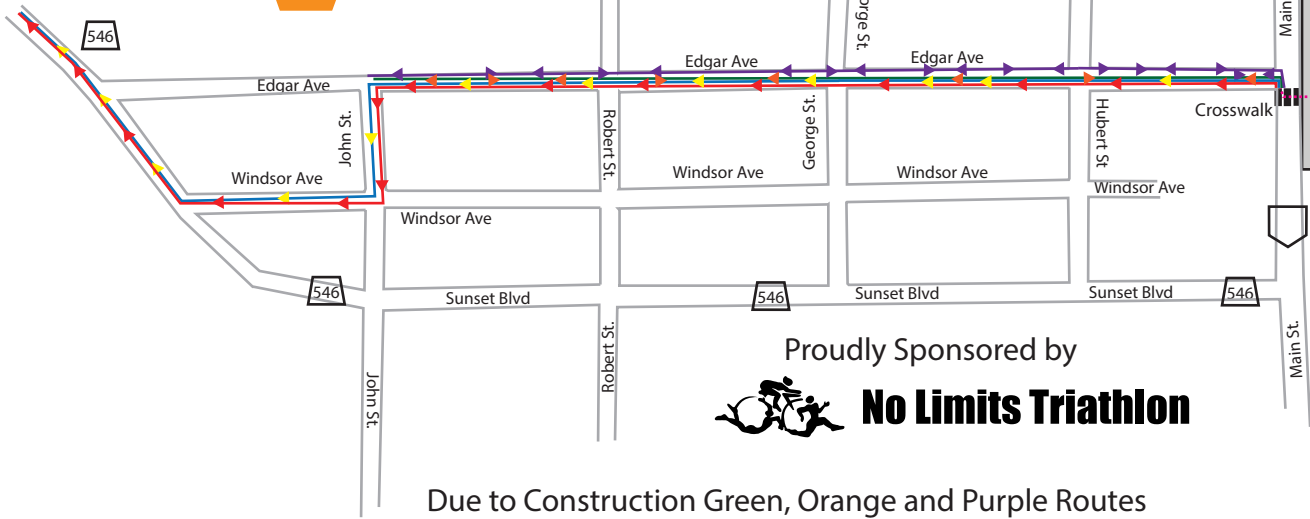

Bike Route Map

turner valley triathlon

10k- Out to 5k point
and come back
Ages 12-17

20k- Out to 10k point
and come back
Ages 18+

Provided by:
Source
for sports.
Okotoks
403-938-5772

Bike Check

Transition Area

Swimming Pool

Visitor Info

Library

Flare 'n Derrick

Legend

Colour	Age	Distance
x1	18+	20k
x1	12-14 & 15-17	10k
x3	8-9 & 10-11	4.5k
x1	7 & under	1k

! Take your bike from the transition area and walk your bike across the crosswalk to begin bike race

MAP NOT TO SCALE

Proudly Sponsored by
No Limits Triathlon

Due to Construction Green, Orange and Purple Routes
Will head down Edgar, turn around at the park and head back